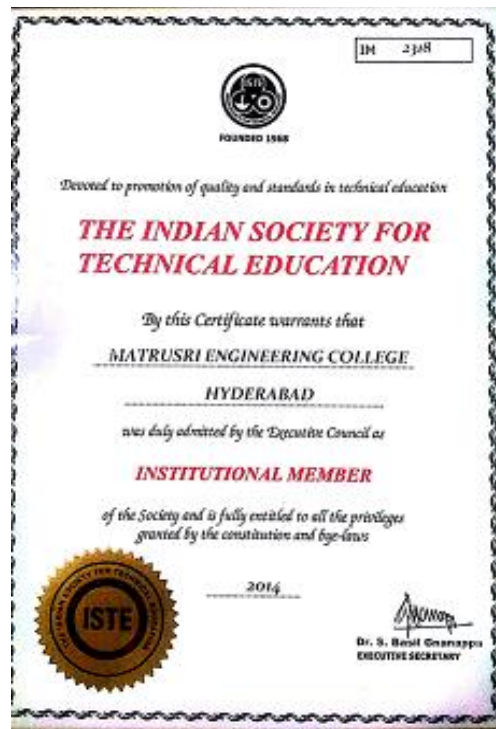

**Professional Societies/ Chapters**

S.No	Name Of The Professional Bodies	Membership No
1	ISTE	IM 2318
2	CESA	Department level society
3	IEI	500059/MECS/CV
4	IGBC	IGBC IST180405

- The Indian Society for Technical Education (ISTE)  
Matrusri Engineering College has been certified as Educational Institution Member by ISTE in 2014.

ISTE membership certificate

- **CESA** (Civil Engineering Students Association)

The Department of Civil Engineering established an association on the name of CESA (CIVIL ENGINEERING STUDENTS ASSOCIATION) on 20/09/2014. The following are the coordinators.